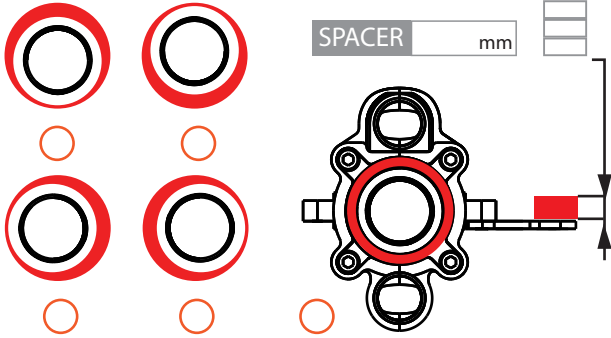

ENGINE			
TYPE		PLUG	
GASKET		MUFFLER	

TYRES				
TYPE				
	deg°	SHORE		
	mm	DIAMETER		

ANTI-ROLL BAR									
FRONT					REAR				
○	○	○	○	○	○	○	○	○	○
0	30	45	60	90	0	30	45	60	90
									
					mm				

SET-UP FRONT HUB

NOTE

SPACER