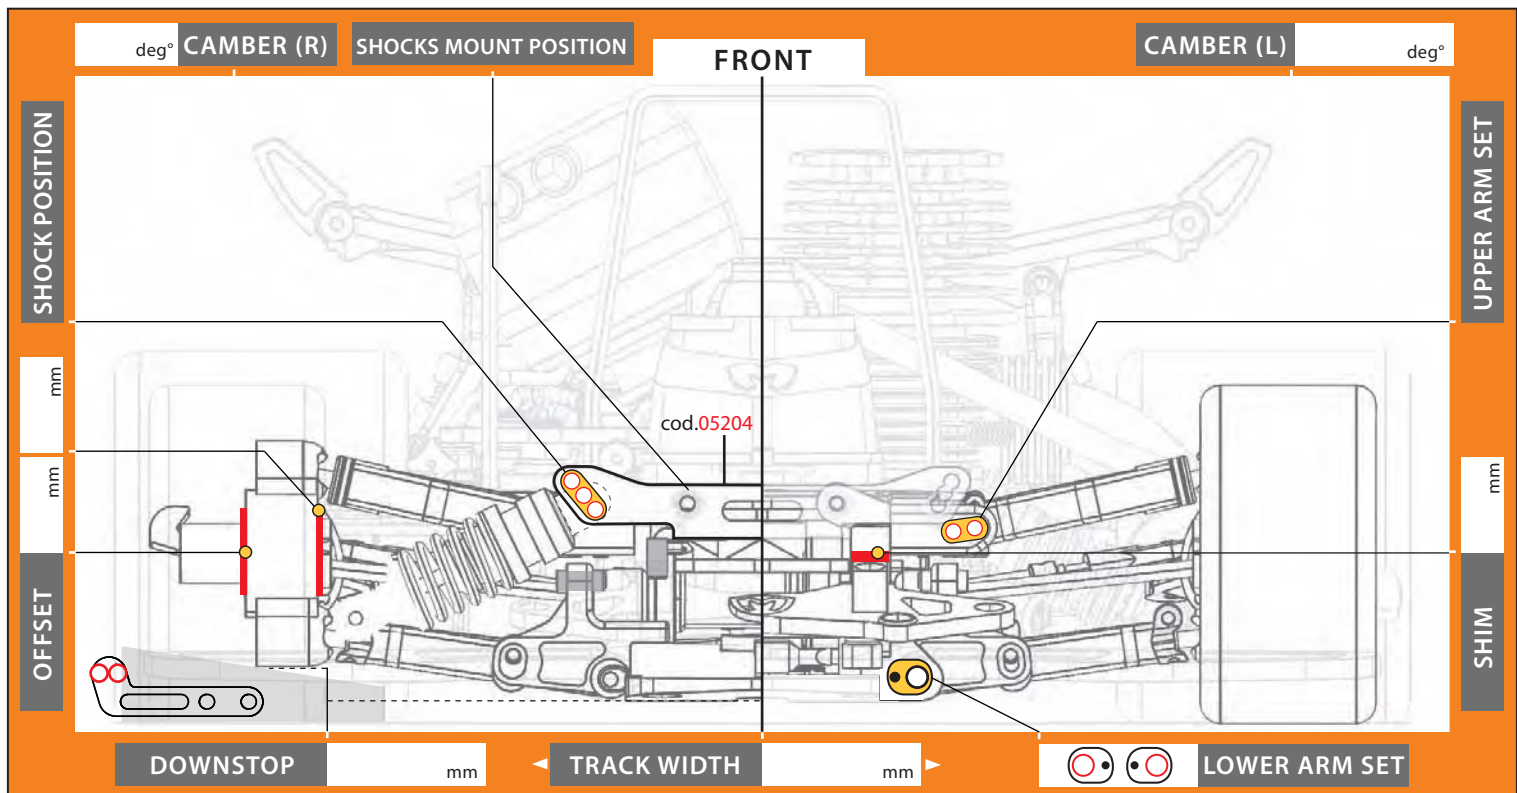

PBI RS2

SET-UP SHEET

DATE	
DRIVER	

RACE			
TRACK			
TEMPERATURE	AIR	TRACK	
QUALIFYING	BEST LAP	FINAL POS	LAPS
GRIP	LOW	MED	HIGH
FUEL			
TYPE		NITRO	
MANIFOLD			

SHOCK ABSORBERS				
FRONT		REAR		
		OIL		
YELLOW	YELLOW	SPRING	WHITE	WHITE
○ ○ ○ ○		HOLES	○ ○ ○ ○	

ENGINE			
TYPE		PLUG	
GASKET		MUFFLER	

TYRES				
TYPE				
	deg°	SHORE		
	mm	DIAMETER		

ANTI-ROLL BAR									
FRONT					REAR				
○	○	○	○	○	○	○	○	○	○
0	30	45	60	90	0	30	45	60	90
									
					mm				

SET-UP FRONT HUB

NOTE

SPACER