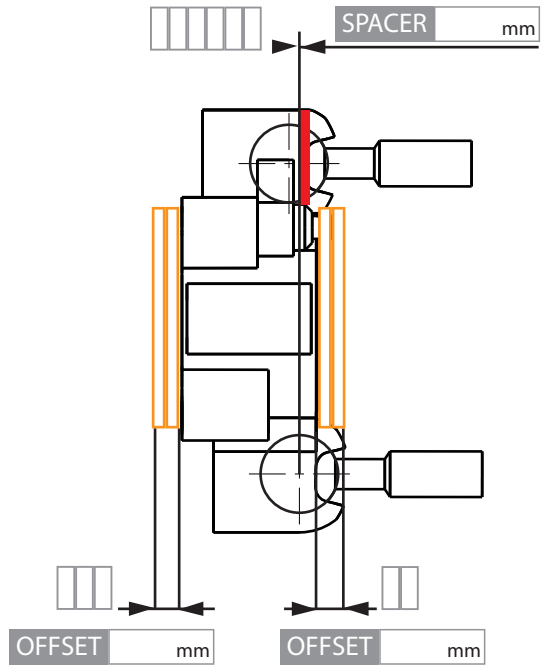

ENGINE			
TYPE		PLUG	
GASKET		MUFFLER	

TYRES				
TYPE				
	deg°	SHORE		
	mm	DIAMETER		

ANTI-ROLL BAR									
FRONT					REAR				
○	○	○	○	○	○	○	○	○	○
0	30	45	60	90	0	30	45	60	90
									
					mm				

SET-UP FRONT HUB

NOTE

SPACER