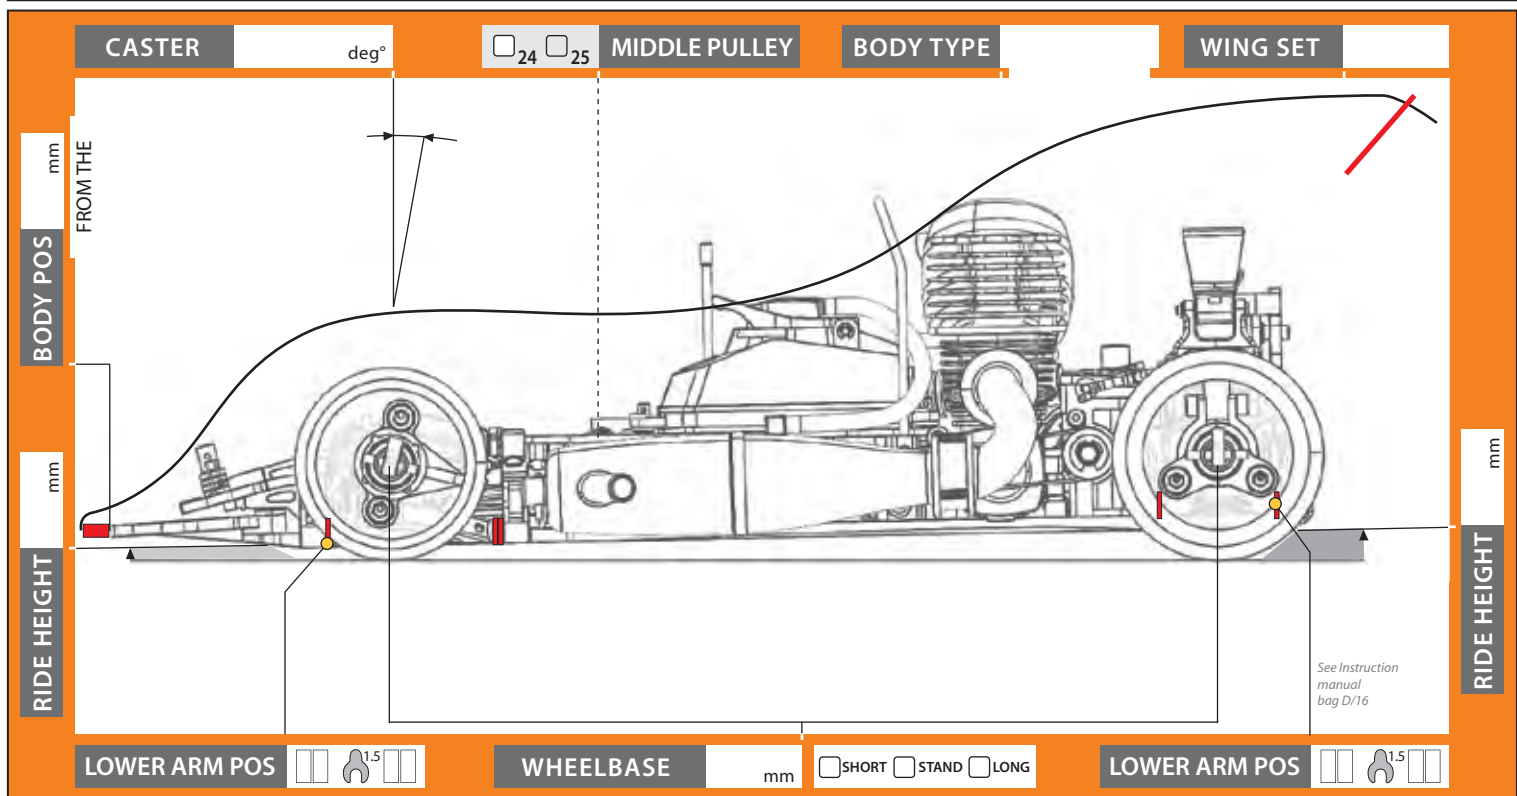

PBI RS2

SET-UP SHEET

DATE	
DRIVER	

RACE			
TRACK			
TEMPERATURE	AIR	TRACK	
QUALIFYING	BEST LAP	FINAL POS	LAPS
GRIP	LOW	MED	HIGH
FUEL			
TYPE		NITRO	
MANIFOLD			

SHOCK ABSORBERS				
FRONT		REAR		
		OIL		
YELLOW	YELLOW	SPRING	WHITE	WHITE
○ ○ ○ ○		HOLES	○ ○ ○ ○	

ENGINE			
TYPE		PLUG	
GASKET		MUFFLER	

TYRES				
TYPE				
	deg°	SHORE		
	mm	DIAMETER		

ANTI-ROLL BAR									
FRONT					REAR				
○	○	○	○	○	○	○	○	○	○
0	30	45	60	90	0	30	45	60	90
									
					mm				

SET-UP FRONT HUB

NOTE

SPACER