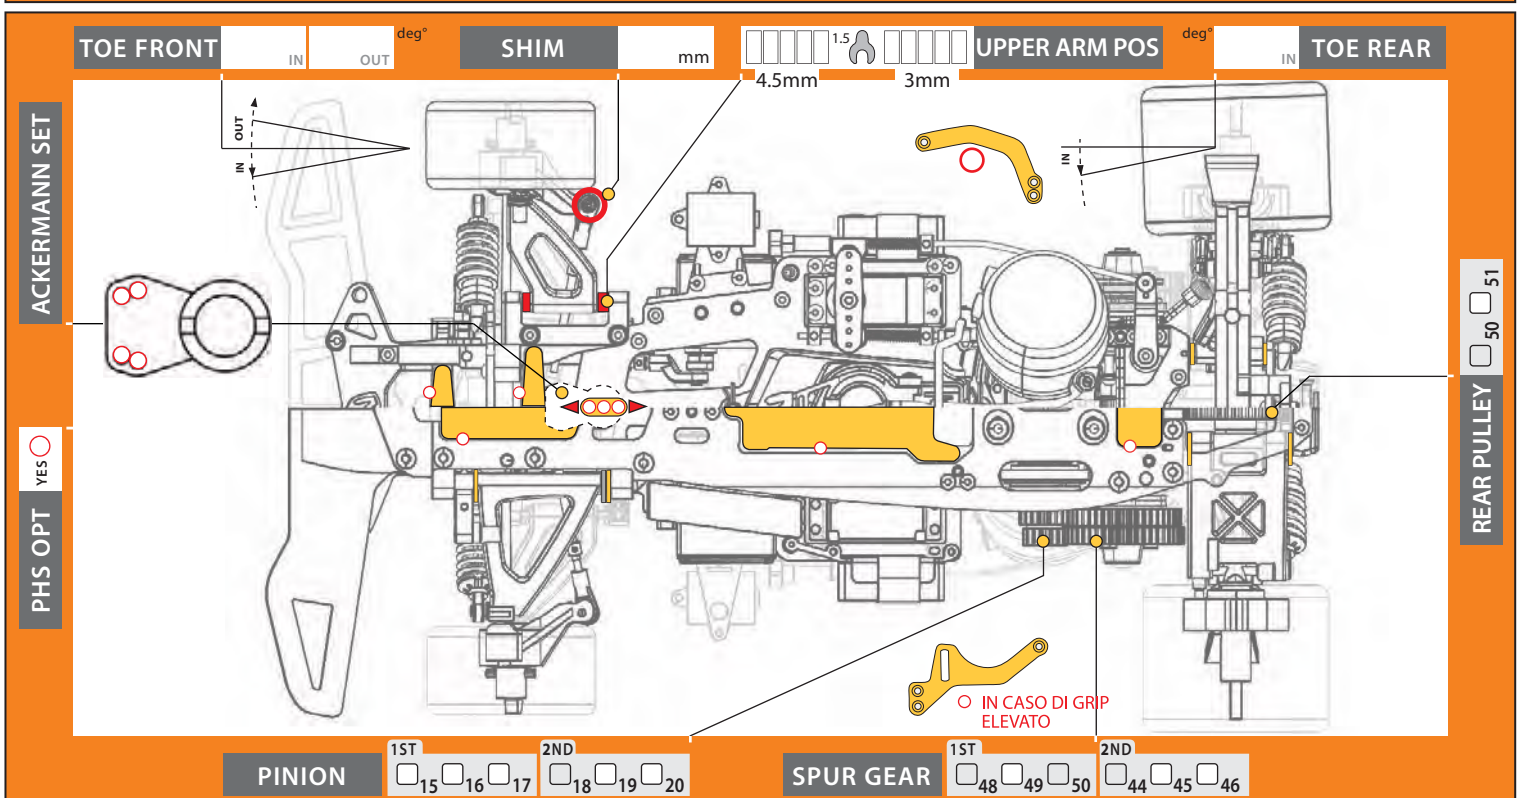

PBI RS2

SET-UP SHEET

DATE	
DRIVER	

RACE			
TRACK			
TEMPERATURE	AIR	TRACK	
QUALIFYING	BEST LAP	FINAL POS	LAPS
GRIP	LOW	MED	HIGH
FUEL			
TYPE		NITRO	
MANIFOLD			

SHOCK ABSORBERS				
FRONT		REAR		
		OIL		
YELLOW	YELLOW	SPRING	WHITE	WHITE
○ ○ ○ ○		HOLES	○ ○ ○ ○	

ENGINE			
TYPE		PLUG	
GASKET		MUFFLER	

TYRES				
TYPE				
	deg°	SHORE		
	mm	DIAMETER		

ANTI-ROLL BAR									
FRONT					REAR				
○	○	○	○	○	○	○	○	○	○
0	30	45	60	90	0	30	45	60	90
									
					mm				

SET-UP FRONT HUB