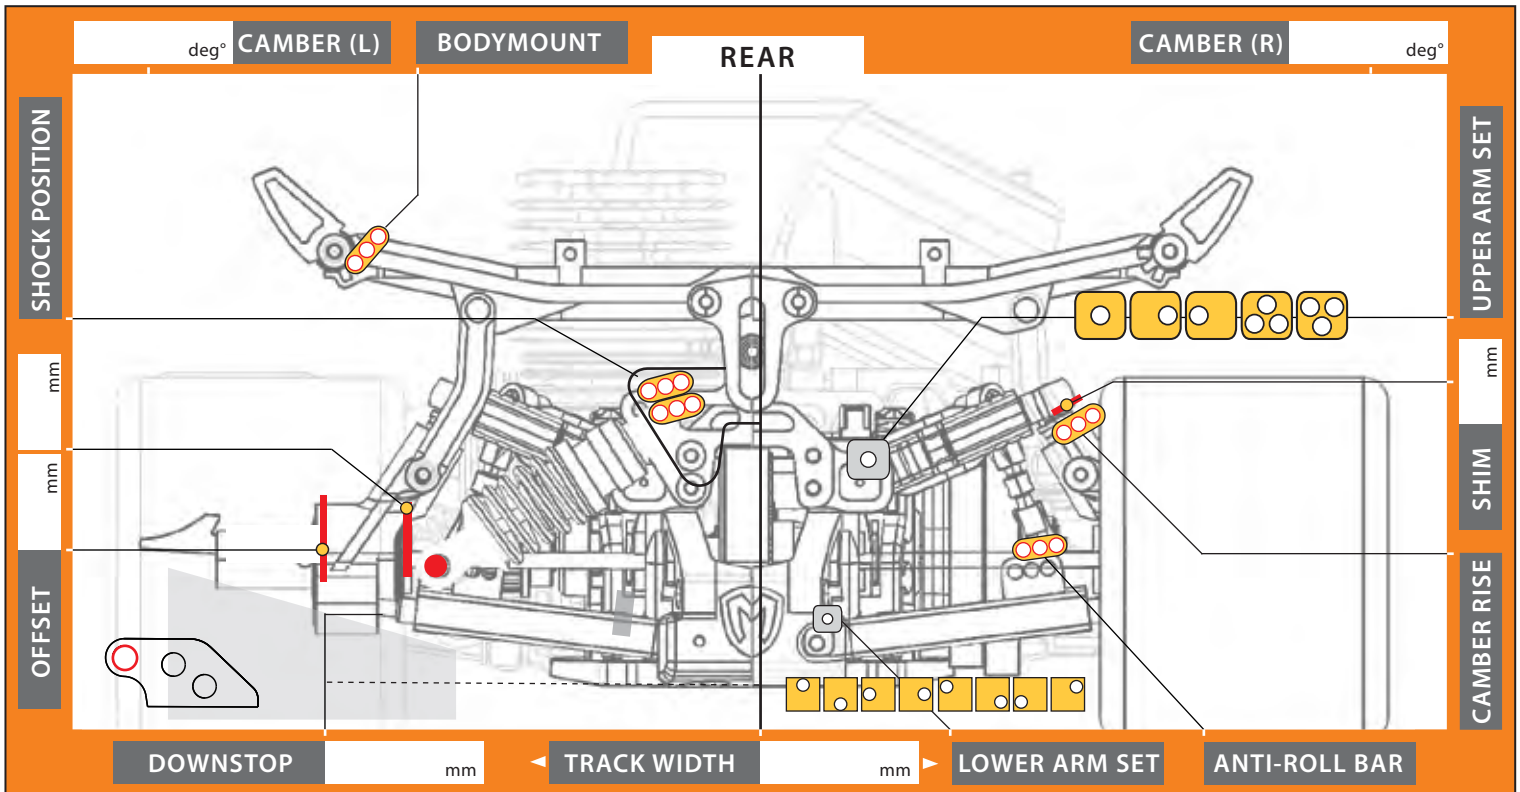

PBI RS2

SET-UP SHEET

DATE	
DRIVER	

RACE			
TRACK			
TEMPERATURE	AIR	TRACK	
QUALIFYING	BEST LAP	FINAL POS	LAPS
GRIP	LOW	MED	HIGH
FUEL			
TYPE		NITRO	
MANIFOLD			

SHOCK ABSORBERS				
FRONT		REAR		
		OIL		
YELLOW	YELLOW	SPRING	WHITE	WHITE
○ ○ ○ ○		HOLES	○ ○ ○ ○	

ENGINE			
TYPE		PLUG	
GASKET		MUFFLER	

TYRES				
TYPE				
	deg°	SHORE		
	mm	DIAMETER		

ANTI-ROLL BAR									
FRONT					REAR				
○	○	○	○	○	○	○	○	○	○
0	30	45	60	90	0	30	45	60	90
									
					mm				

SET-UP FRONT HUB

NOTE

SPACER